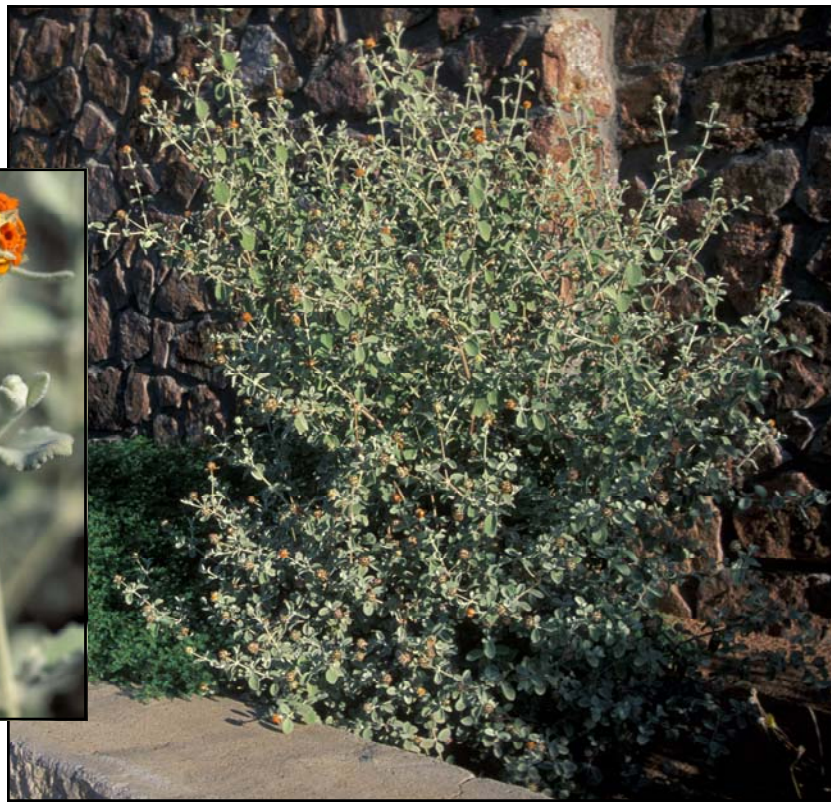

## BUDDLEJA MARRUBIIFOLIA WOOLLY BUTTERFLY BUSH

The soft, silver foliage of Woolly butterfly bush helps to liven up winter landscapes. Combine this rounded evergreen shrub with green-leaved plants for an interesting contrast. Woolly butterfly bush grows to 5 feet tall and wide, maintaining a dense form with little maintenance. As an added bonus orange, marble-sized flowers are produced year-round with the heaviest flowering in spring and summer. This remarkable landscape plant is a magnet for butterflies! Woolly butterfly bush is native from southwest Texas into New Mexico, in canyons, arroyos and on slopes at elevations from 1800 to 3800 feet. It is very tolerant of heat, intense sun and drought. It prefers full sun and well-drained soils. Hardy to 10°F. USDA Zone 7.

AT A GLANCE SUMMARY	
SIZE (H X W)	5 feet x 5 feet
FLOWER COLOR	Orange
FLOWER SEASON	On and off all year
EXPOSURE	Full sun
WATER	Low
GROWTH RATE	Moderate
HARDINESS	10° F, USDA Zone 7
PRUNING	Minimal

SHRUBS