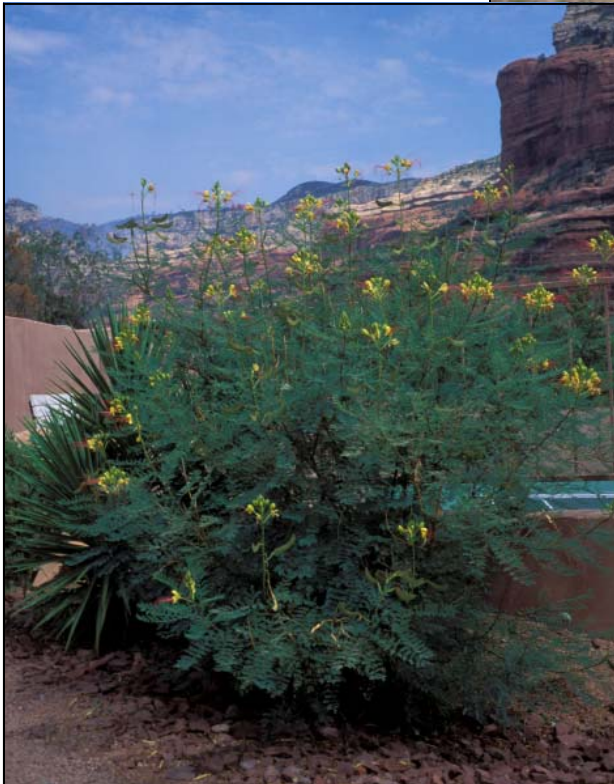

CAESALPINIA GILLIESII YELLOW BIRD OF PARADISE

This upright, fast growing deciduous shrub originated from Argentina and Uruguay, and has naturalized in sub-tropical areas of America. Clusters of bright yellow flowers with long red stamens are produced in the summer. Its natural growth habit is irregular and open, but pruning will encourage dense growth. Older plants may attain a height of 10 feet and nearly as wide. This long-lived and durable plant is tolerant of cold, heat and drought, and performs best in full sun exposures. All parts of this plant are toxic. It is root hardy to -10° F.

AT A GLANCE SUMMARY

SIZE (H X W)	10 feet x 8 feet
FLOWER COLOR	Yellow
FLOWER SEASON	Summer to Fall
EXPOSURE	Full & Reflected Sun
WATER	Low
GROWTH RATE	Fast
HARDINESS	-10° F, USDA Zone 6
PRUNING	To Rejuvenate & Remove Dead Branches