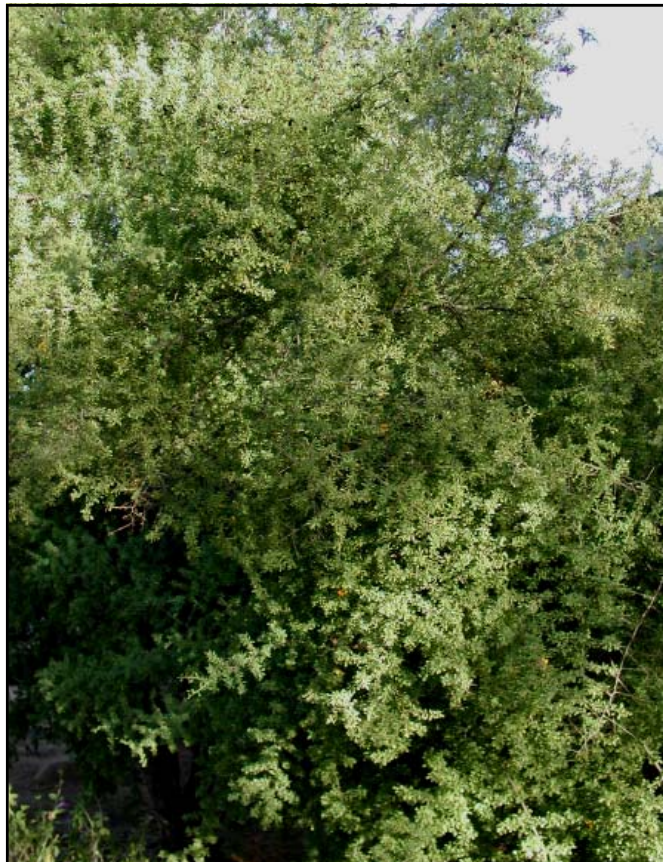

CONDALIA GLOBOSA BITTER CONDALIA

Native to the lower Southwest, this spiny deciduous rounded shrub can occasionally reach the size of a small tree, but more commonly is found at less than 10 feet in height. The small light green leaves are produced in clusters along spiny branches. The inconspicuous white flowers are highly fragrant. They are followed by fleshy black, bitter-tasting berries. It is quite drought tolerant and prefers sunny, well drained sites. It is a great shelter plant for wildlife. Hardy to 20° F. USDA Zone 9.

AT A GLANCE SUMMARY	
SIZE (H X W)	8 feet x 10 feet
FLOWER COLOR	White
FLOWER SEASON	Spring
EXPOSURE	Full Sun
WATER	Low
GROWTH RATE	Slow
HARDINESS	20° F, USDA Zone 9
PRUNING	To Shape

SHRUB