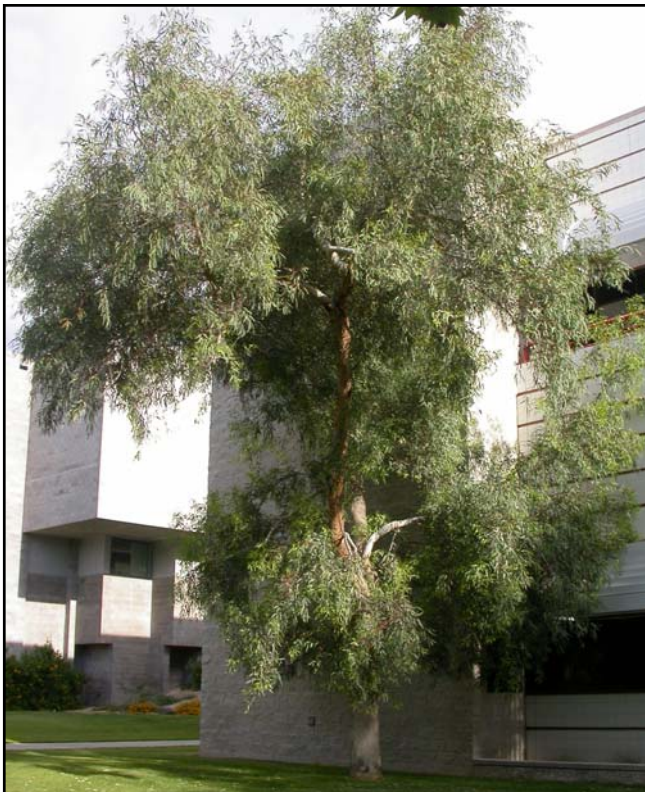

## EUCALYPTUS MICROTHECA COOLIBAH TREE

Coolibah is a fast-growing, evergreen shade tree from Australia. Due to its attractive foliage and relative hardiness it is commonly planted in the Southwest. Mature trees may reach 60' tall and wide as single or multi-trunked specimens. The lanceolate, blue-green leaves are 4 to 8 inches in length. Inconspicuous creamy white flowers are followed by woody capsules. Coolibah tolerates full sun, reflected heat, strong winds, drought, and most soil types. Hardy to 10°F. USDA Zone 7.

### AT A GLANCE SUMMARY

SIZE (H X W)	30-40 feet x 30-40 feet
FLOWER COLOR	White
FLOWER SEASON	Spring
EXPOSURE	Full Sun
WATER	Low
GROWTH RATE	Moderate to Fast
HARDINESS	10° F, USDA Zone 7
PRUNING	To Thin & Shape