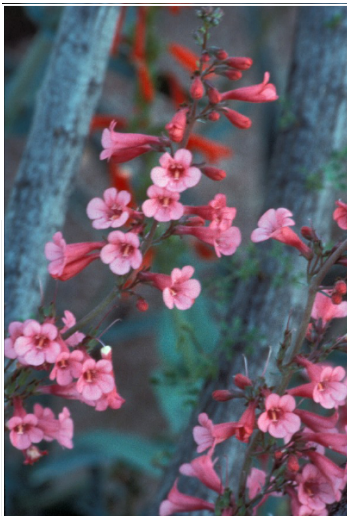

## PENSTEMON PARRYI PARRY'S PENSTEMON

This is the most well-known and popular native penstemon. The plant consists of a low rosette of leaves, usually less than 10 inches high, and flower stalks that can reach 3 feet tall. The dark gray-green leaves measure up to 4 inches long. The 3-foot-tall stalks of hot pink flowers provide a glorious display of color from late February to early April attracting lots of hummingbirds. Parry's penstemon is found from southern Arizona to northern Mexico, at elevations of 1500-5000 feet.

### AT A GLANCE SUMMARY

SIZE (H X W)	2-3 feet with stalk x 1-2 feet
FLOWER COLOR	Hot Pink
FLOWER SEASON	Late Winter, Spring
EXPOSURE	Full Sun, Part Shade
WATER	Low
GROWTH RATE	Fast
HARDINESS	15° F, USDA Zone 8
PRUNING	Remove Old Flower Spikes