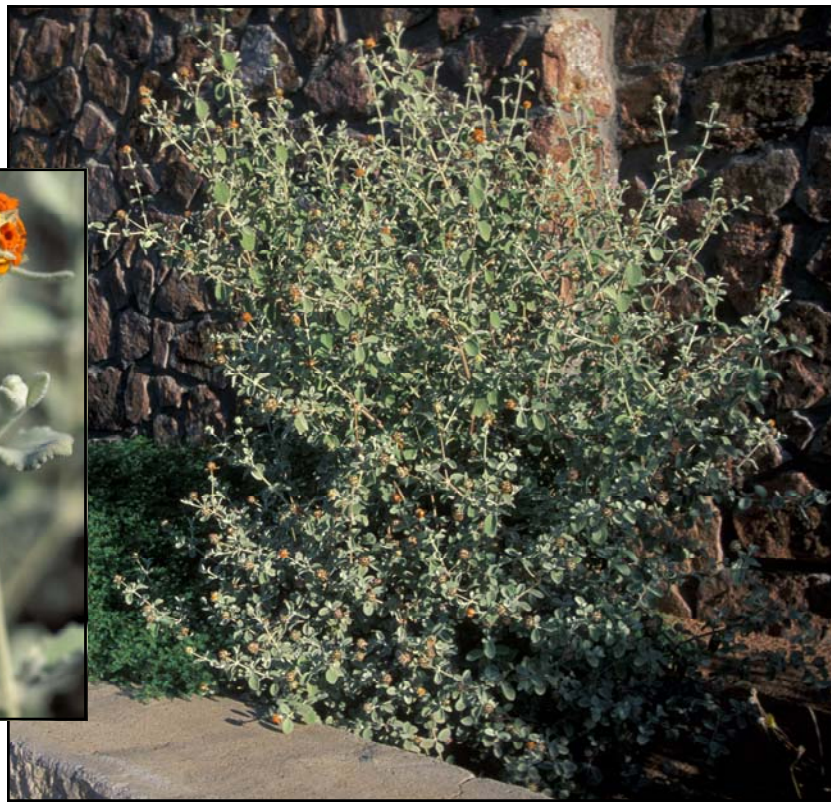

BUDDLEJA MARRUBIIFOLIA WOOLLY BUTTERFLY BUSH

The soft, silver foliage of Woolly butterfly bush helps to liven up winter landscapes. Combine this rounded evergreen shrub with green-leaved plants for an interesting contrast. Woolly butterfly bush grows to 5 feet tall and wide, maintaining a dense form with little maintenance. As an added bonus orange, marble-sized flowers are produced year-round with the heaviest flowering in spring and summer. This remarkable landscape plant is a magnet for butterflies! Woolly butterfly bush is native from southwest Texas into New Mexico, in canyons, arroyos and on slopes at elevations from 1800 to 3800 feet. It is very tolerant of heat, intense sun and drought. It prefers full sun and well-drained soils. Hardy to 10°F. USDA Zone 7.

AT A GLANCE SUMMARY	
SIZE (H X W)	5 feet x 5 feet
FLOWER COLOR	Orange
FLOWER SEASON	On and off all year
EXPOSURE	Full sun
WATER	Low
GROWTH RATE	Moderate
HARDINESS	10° F, USDA Zone 7
PRUNING	Minimal

SHRUBS