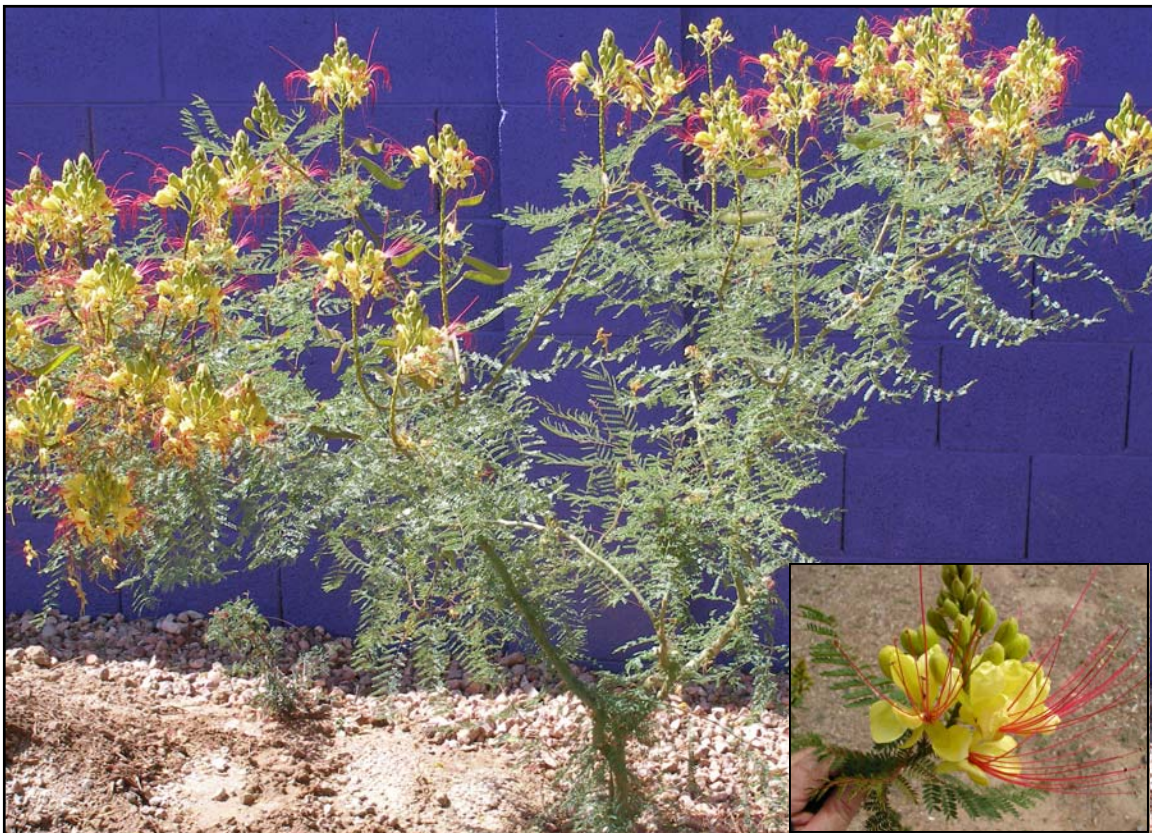

## CAESALPINIA GILLIESII YELLOW BIRD OF PARADISE

This upright, fast growing deciduous shrub originated from Argentina and Uruguay, and has naturalized in sub-tropical areas of America. Clusters of bright yellow flowers with long red stamens are produced in the summer. Its natural growth habit is irregular and open, but pruning will encourage dense growth. Older plants may attain a height of 10 feet and nearly as wide. This long-lived and durable plant is tolerant of cold, heat and drought, and performs best in full sun exposures. All parts of this plant are toxic. It is root hardy to -10° F.

### AT A GLANCE SUMMARY

SIZE (H X W)	10 feet x 8 feet
FLOWER COLOR	Yellow
FLOWER SEASON	Summer to Fall
EXPOSURE	Full & Reflected Sun
WATER	Low
GROWTH RATE	Fast
HARDINESS	-10° F, USDA Zone 6
PRUNING	To Rejuvenate & Remove Dead Branches